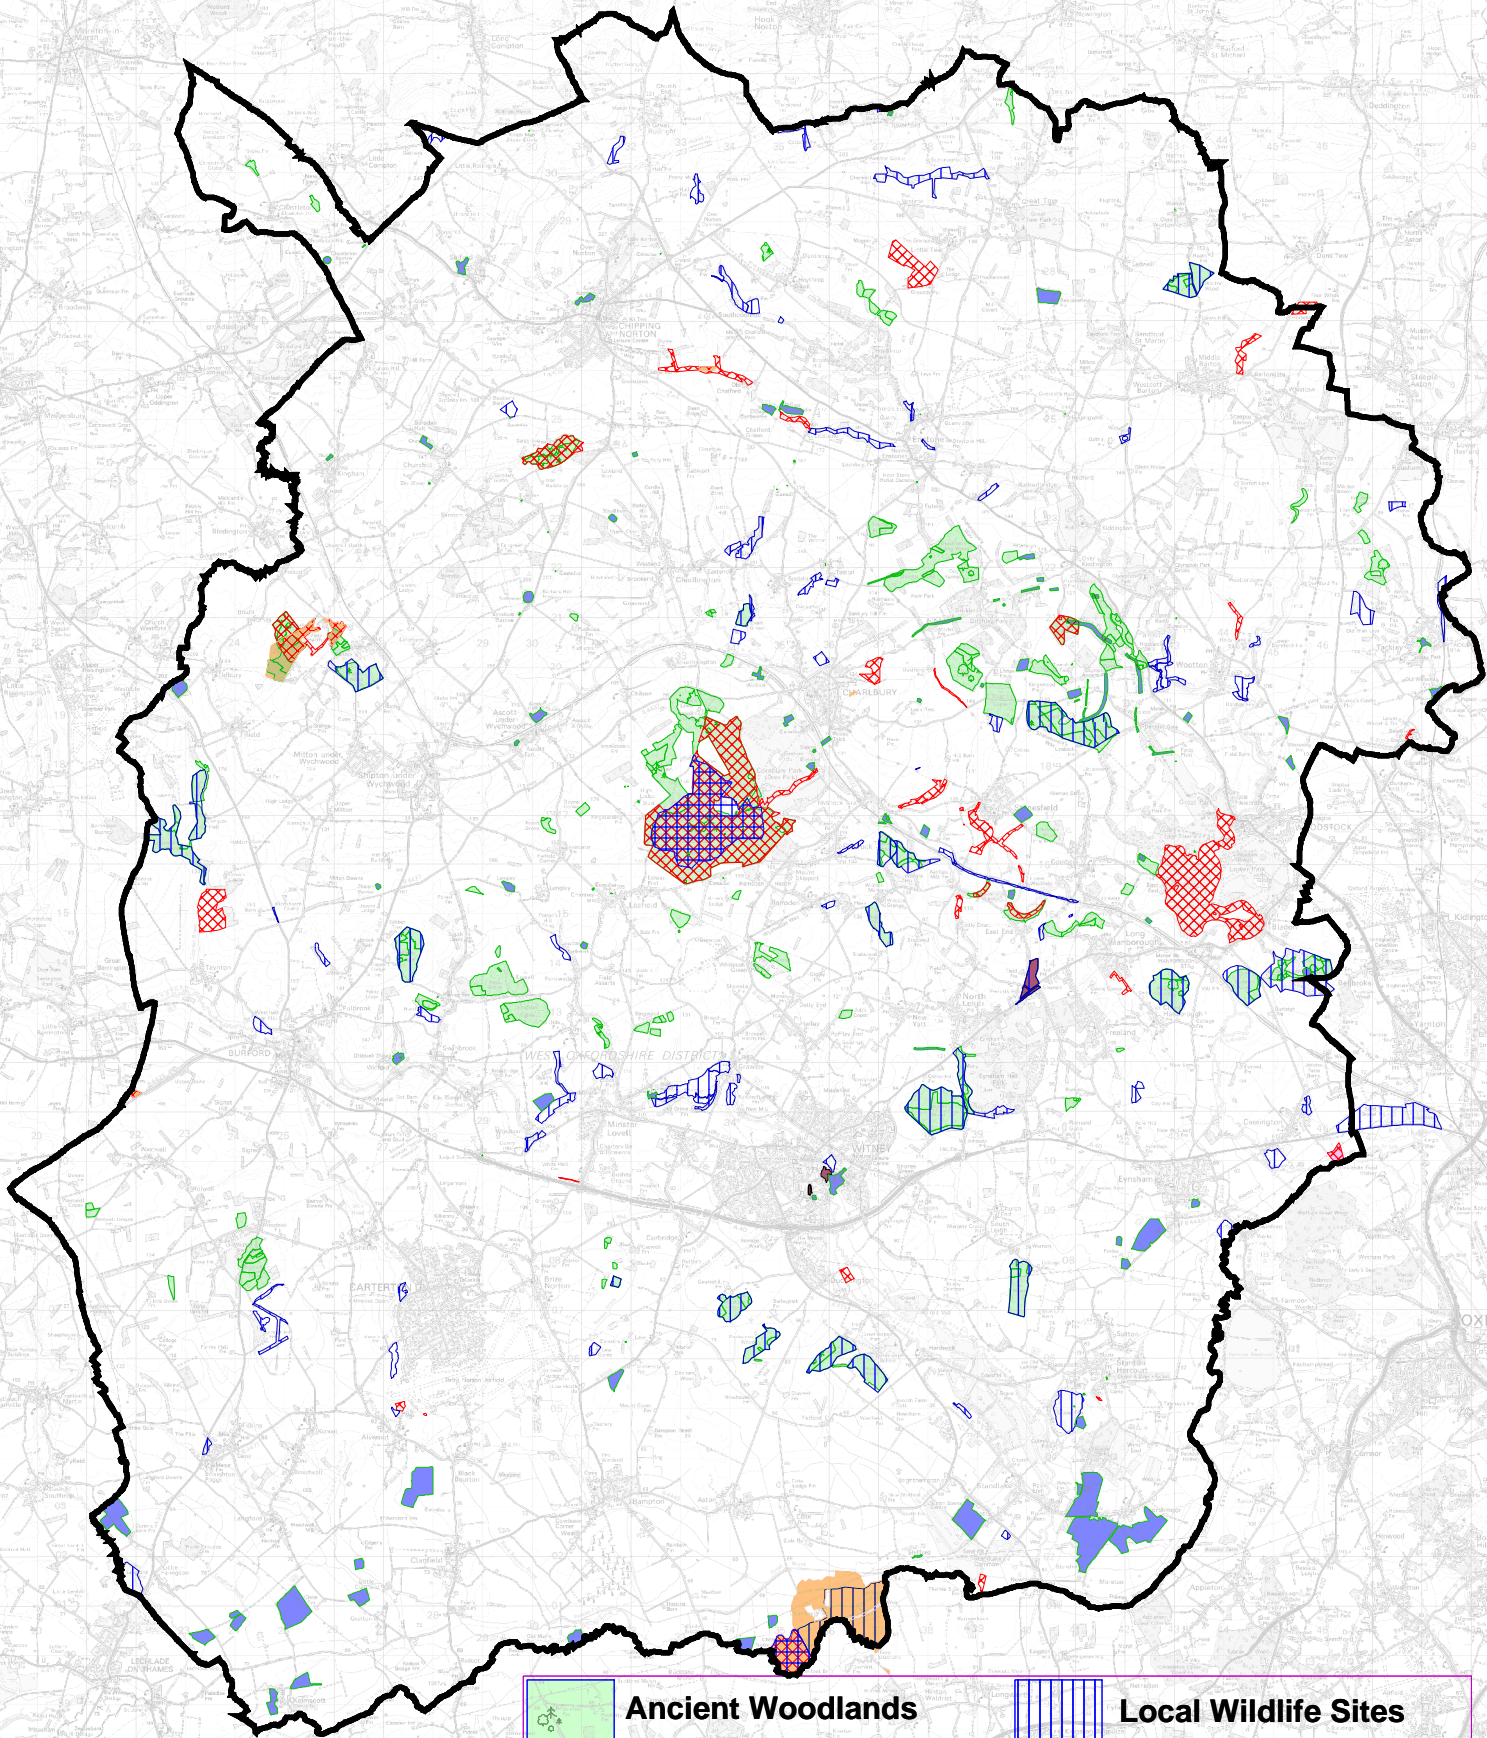

# Map GI 2 Semi-natural sites

	<b>Ancient Woodlands</b>		<b>Local Wildlife Sites</b>
	<b>Common land</b>		<b>BBOWT Reserves</b>
	<b>Special Areas of Conservation</b>		<b>National Nature Reserves</b>
	<b>SSSIs</b>		<b>Scheduled Ancient Monuments</b>