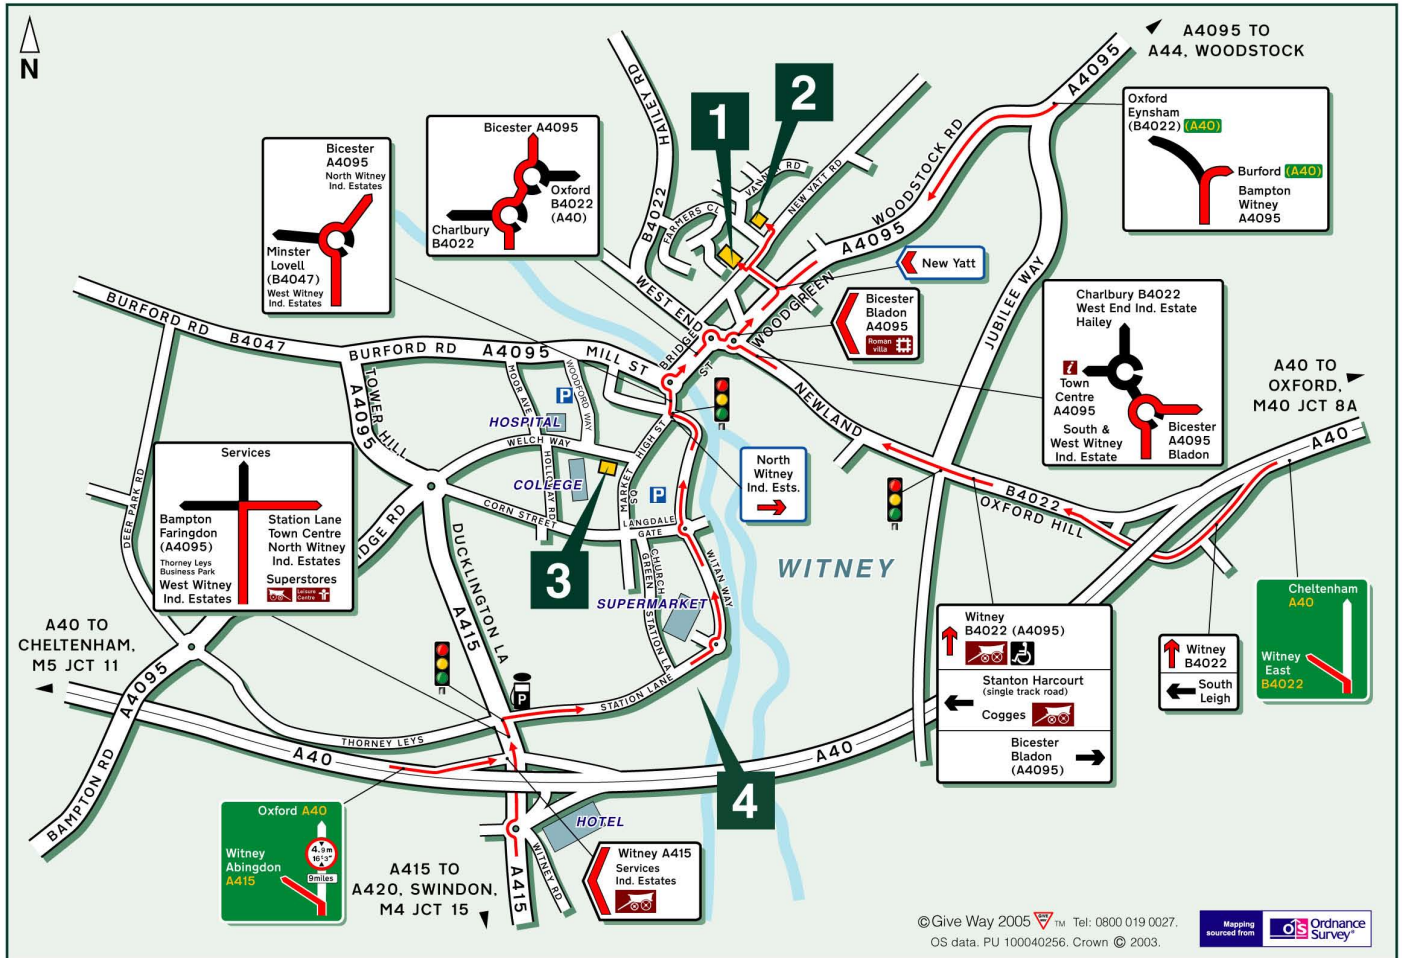

WEST OXFORDSHIRE
DISTRICT COUNCIL

Tel: 01993 861000
Web: www.westoxon.gov.uk

HOW TO FIND US

By Rail:
Long Hanborough station is approximately 15 minutes away by taxi.
Oxford station is approximately 40 minutes away by bus/taxi.

By Bus:
Buses run regularly throughout the day from Oxford bus station and the journey time is approximately 40 minutes.
For information on bus/train operators and times, please visit www.transportdirect.info

Parking Information:
Both our Woodgreen and Elmfield offices have a limited number of visitor's parking spaces available.
Visitors to our Town Centre shop are advised to use the free Public Car Park on Woodford Way.

© Give Way 2005. Tel: 0800 019 0027.
OS data. PU 100040256. Crown © 2003.

West Oxfordshire District Council Office Locations:

- 1** Woodgreen
Witney, Oxon OX28 1NB
- 2** Elmfield
New Yatt Road,
Witney, Oxon OX28 1PB
- 3** Town Centre Shop
3 Welch Way
Witney, Oxon OX28 6JH
- 4** Council Depot
Avenue 4, Station Lane,
Witney, Oxon OX28 4BN