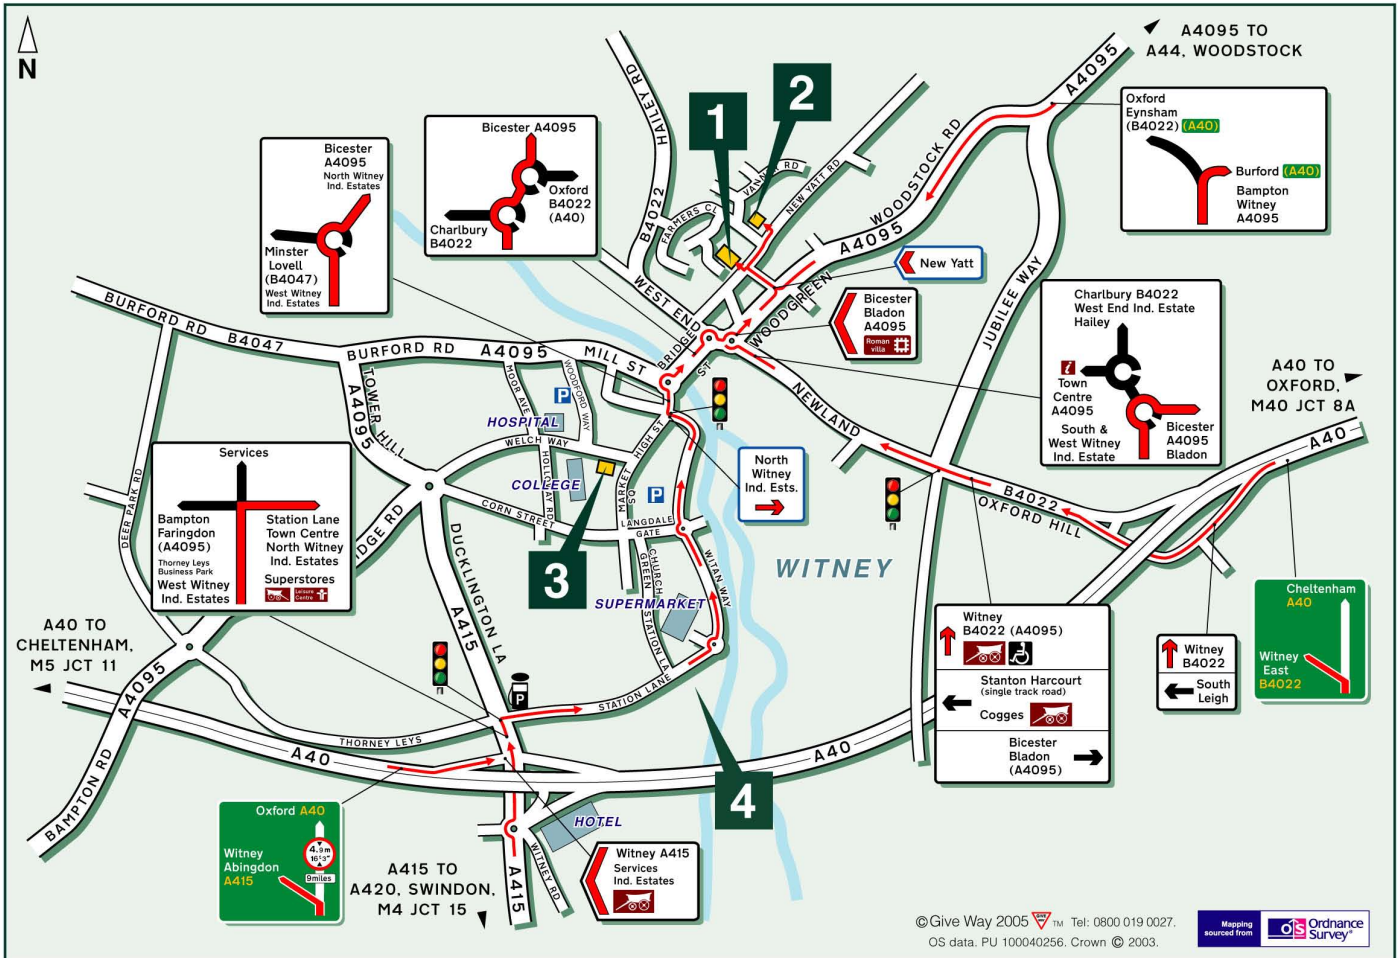

WEST OXFORDSHIRE
DISTRICT COUNCIL

Tel: 01993 861000
Web: www.westoxon.gov.uk

HOW TO FIND US

By Rail:
Long Hanborough station is approximately 15 minutes away by taxi.
Oxford station is approximately 40 minutes away by bus/taxi.

By Bus:
Buses run regularly throughout the day from Oxford bus station and the journey time is approximately 40 minutes.
For information on bus/train operators and times, please visit www.transportdirect.info

Parking Information:
Both our Woodgreen and Elmfield offices have a limited number of visitor's parking spaces available.
Visitors to our Town Centre shop are advised to use the free Public Car Park on Woodford Way.

© Give Way 2005. Tel: 0800 019 0027.
OS data. PU 100040256. Crown © 2003.

West Oxfordshire District Council Office Locations:

- 1** Woodgreen
Witney, Oxon OX28 1NB
- 2** Elmfield
New Yatt Road,
Witney, Oxon OX28 1PB
- 3** Town Centre Shop
3 Welch Way
Witney, Oxon OX28 6JH
- 4** Council Depot
Avenue 4, Station Lane,
Witney, Oxon OX28 4BN